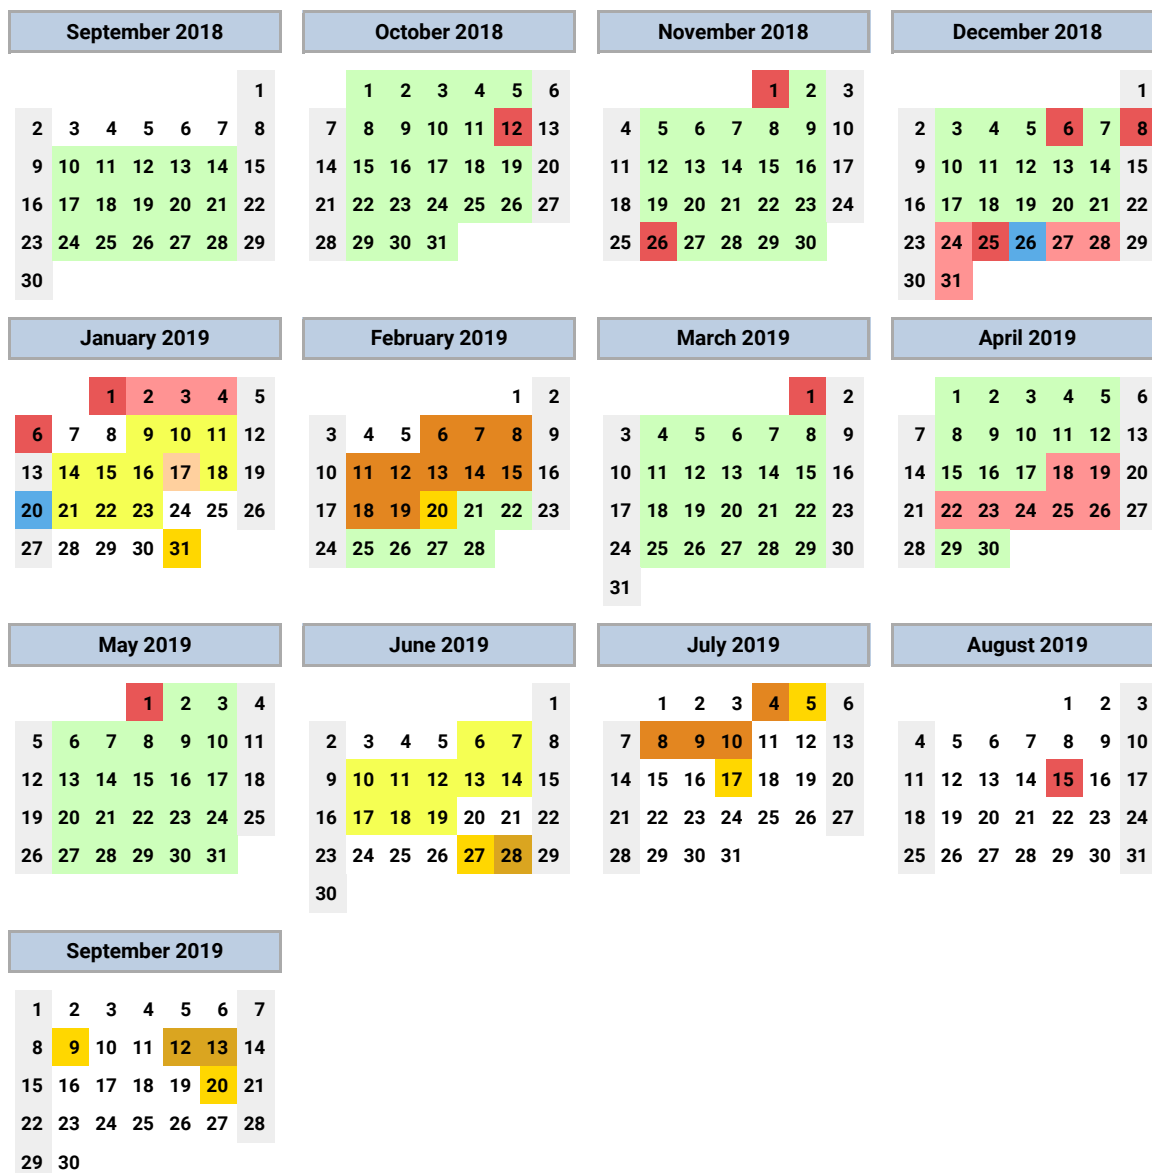

Universitat
de les Illes Balears

#UIB_
5segles_
40anys

» Home » Study at the UIB » Calendar » Bachelor's degree » Faculty of Sciences

Study at the UIB

Faculty of Sciences

2018-19

- Bank holidays
- Bank holiday in Palma
- Bank holiday in Alaior
- Bank holiday in Ibiza